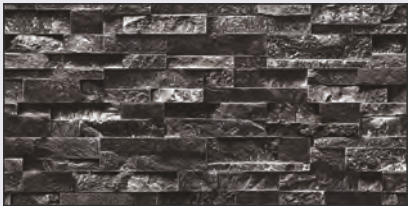

300 X 600 MM

SCAN FOR MOCKUP

NEW YORK - 03