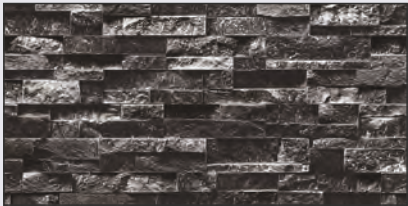

300 X 600 MM

SCAN FOR MOCKUP

NEW YORK - 03

R1

R2

R3

ELEVATION TILES

MATT FINISH

Sqm of Box : 0.90 Sqm

No of Pcs/Box : 5