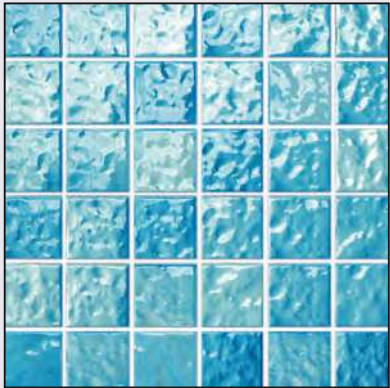

## MOSAIC TILES

306X306MM

Sqm of Box : 1.873 Sqm

No of Pcs/Box : 20

SCAN FOR MOCKUP