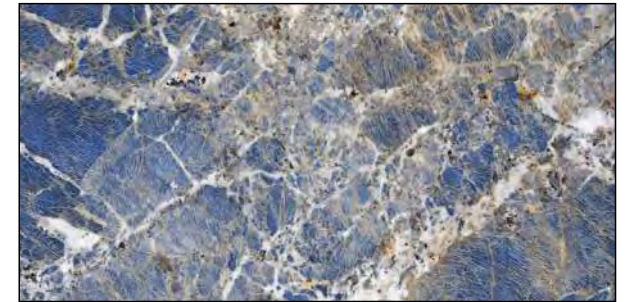

BATHROOM

FLOOR

**DIGITAL FLOOR TILES**

600X1200MM | GLOSSY FINISH

Sqm of Box : 1.44 Sqm

No of Pcs/Box : 2

FLOOR TILES

HYDEN BLUE