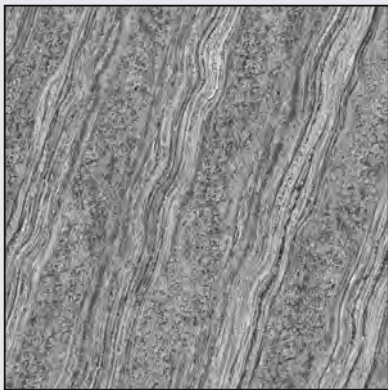

# 840DK

DIGITAL **FLOOR TILES**

400X400MM | GLOSSY FINISH

Sqm of Box : 0.96 Sqm

No of Pcs/Box : 6

SCAN FOR MOCKUP