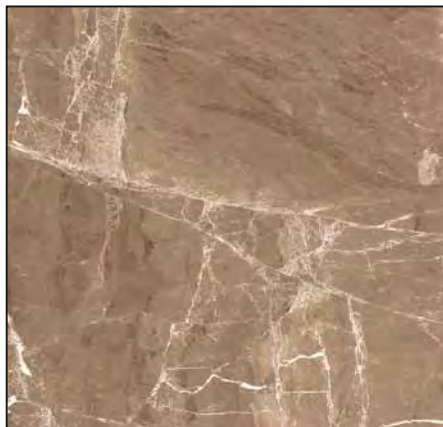

# BRENTO BROWN

DIGITAL **FLOOR TILES**

600X600MM | GLOSSY FINISH

Sqm of Box : 1.44 Sqm

No of Pcs/Box : 4

SCAN FOR MOCKUP