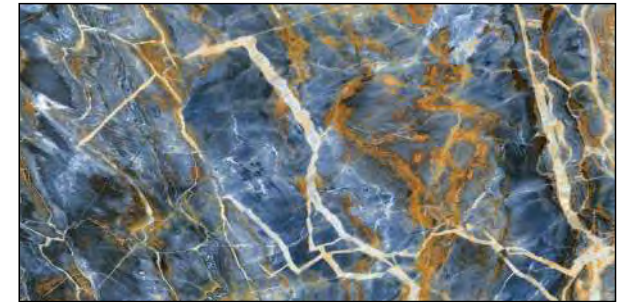

No of Pcs/Box : 2

FLOOR TILES

HAYDEN BLUE

SCAN FOR MOCKUP

APPLICATION

LIVING HOTEL BATHROOM FLOOR

**DIGITAL FLOOR TILES**

600X1200MM | HIGH GLOSSY