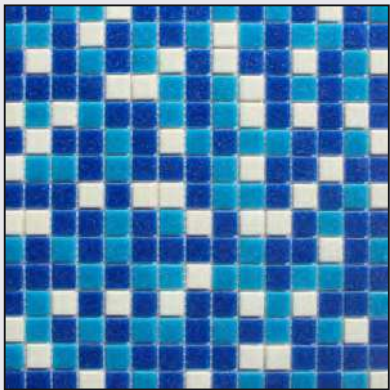

## MOSAIC TILES

327X327MM

Sqm of Box : 4.28 Sqm

No of Pcs/Box : 40

SCAN FOR MOCKUP