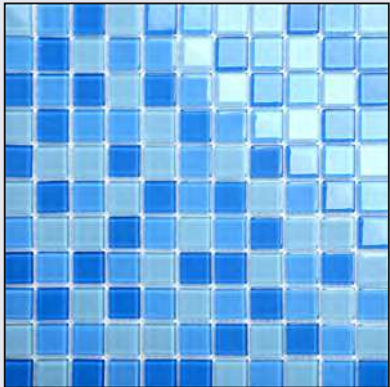

## MOSAIC TILES

300X300MM

Sqm of Box : 2 Sqm

No of Pcs/Box : 22

SCAN FOR MOCKUP