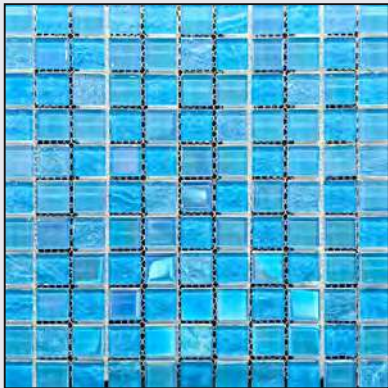

## MOSAIC TILES

300X300MM

Sqm of Box : 2 Sqm

No of Pcs/Box : 22

SCAN FOR MOCKUP