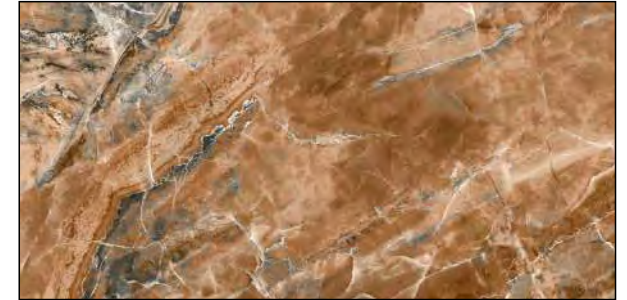

FLOOR

**DIGITAL FLOOR TILES**

600X1200MM | HIGH GLOSSY

Sqm of Box : 1.44 Sqm

No of Pcs/Box : 2

FLOOR TILES

BONITO BROWN

SCAN FOR MOCKUP