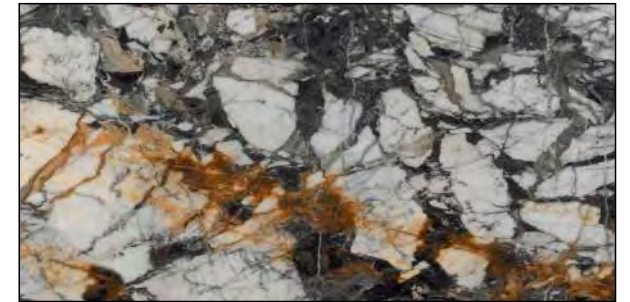

FLOOR

**DIGITAL FLOOR TILES**

600X1200MM | HIGH GLOSSY

Sqm of Box : 1.44 Sqm

No of Pcs/Box : 2

FLOOR TILES

ALEX CALACATTA

SCAN FOR MOCKUP