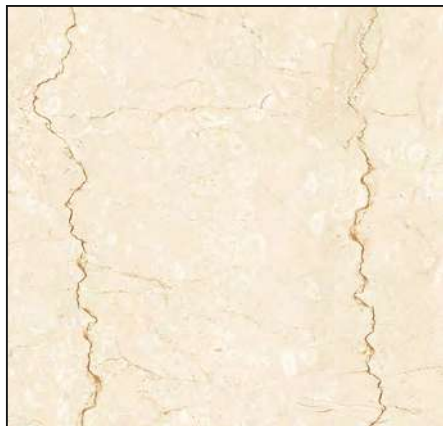

# BOTTOCHINO BEIGE

DIGITAL **FLOOR TILES**

600X600MM | GLOSSY FINISH

Sqm of Box : 1.44 Sqm

No of Pcs/Box : 4

SCAN FOR MOCKUP