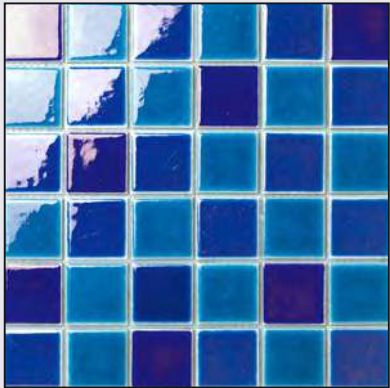

## MOSAIC TILES

306X306MM

Sqm of Box : 1.873 Sqm

No of Pcs/Box : 20

SCAN FOR MOCKUP