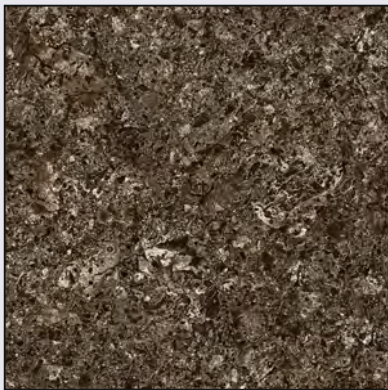

# 50181

DIGITAL **FLOOR TILES**

400X400MM | GLOSSY FINISH

Sqm of Box : 0.96 Sqm

No of Pcs/Box : 6

SCAN FOR MOCKUP

APPLICATION

LIVING