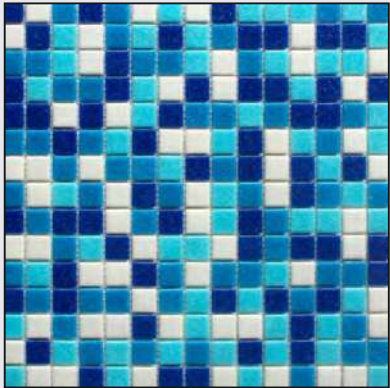

## MOSAIC TILES

327X327MM

Sqm of Box : 4.28 Sqm

No of Pcs/Box : 40

SCAN FOR MOCKUP