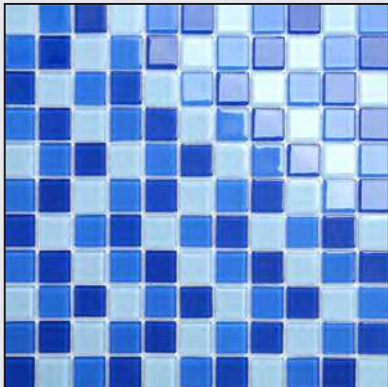

## MOSAIC TILES

300X300MM

Sqm of Box : 2 Sqm

No of Pcs/Box : 22

SCAN FOR MOCKUP