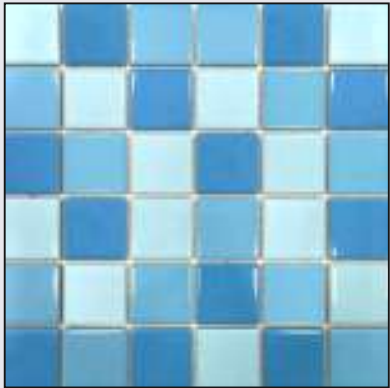

## MOSAIC TILES

306X306MM

Sqm of Box : 1.83 Sqm

No of Pcs/Box : 20

SCAN FOR MOCKUP