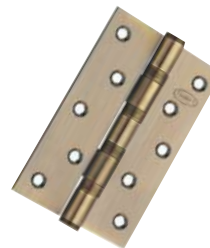

CHAIN GUARD LATCH

**DOOR SAFETY CHAIN
ZINC PLATED**

Ref-6208

**DOOR SAFETY CHAIN
ZINC PLATED**

Ref-6630

**DOOR SAFETY CHAIN
ZINC PLATED**

Ref-6631

**DOOR SAFETY CHAIN
ZINC PLATED**

**BARREL HINGE MONTEZ
40X120MM**

Ref-MZ-HDH-024

**BARREL HINGE NORMAL
100X20MM**

**BARREL HINGE NORMAL
120X30MM**

**BARREL HINGE NORMAL
90X25MM**

**DOOR BALL BEARING
HINGES 2"**

Ref-MZ-HDI-009

**DOOR BALL BEARING
HINGES 2.5"**

Ref-MZ-HDI-003

**DOOR BALL BEARING
HINGES 3"**

**DOOR BALL BEARING
HINGES 4"**

**DOOR BALL BEARING
HINGES MONTEZ 3
GP CHROMED**

Ref-MZ-HDH-003

**DOOR BALL BEARING
HINGES MONTEZ 3
SN IRON POLISHE**

Ref-MZ-HDH-002

**DOOR BALL BEARING HINGES
MONTEZ 4 GP CHROMED**

Ref-MZ-HDH-004

**DOOR BALL BEARING HINGES
MONTEZ 4 SN IRON POLISHE**

Ref-MZ-HDH-005

**DOOR BALL BEARING HINGES
MONTEZ 4 SN IRON POLISHE**

Ref-MZ-HDH-007

**DOOR BALL BEARING HINGES
MONTEZ 5 AB CHROMED**