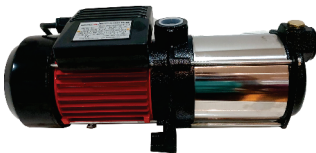

**Muti-Stage Pump
Montez MC-4SA 1HP 220V**
Voltage : 220-240V~50Hz

Ref-MZ-MPP-0013