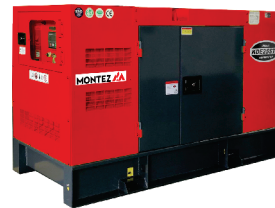

MONTEZ

Catalogue

MONTEZ 

Generators

Diesel Generator
Montez 25KVA 3 Phase
 25.0kVA rated power
 230/400v/50Hz, 3 Phase
 Y490D 4 cylinder Diesel Engine
 Fuel tank: 80L
 Electric start with battery

Ref-KDE25STA / MZ-MPG-001

Diesel Generator
Montez 25KVA 3 Phase
 25.0kVA rated power
 230/400v/50Hz, 3 Phase
 Y490D 4 cylinder Diesel Engine
 Fuel tank: 80L
 Electric start with battery

Ref-KDE25STA-ATS / MZ-MPG-002

Diesel Generator
Montez 3KVA
 3.0kW max, 2.8kW Rated Power
 230v/50Hz, 1 Phase

Ref-KDE3500E / MZ-MPG-003

Diesel Generator
Montez 45KVA 3 Phase
 230v/50Hz, 1 Phase
 230/400v/50Hz, 3 Phase
 Y4102ZLD 4 cylinder Diesel Engine
 Fuel tank: 90L
 Electric start with battery

Ref-KDE45STA / MZ-MPG-004

Diesel Generator
Montez 45KVA 3 Phase
 230v/50Hz, 1 Phase
 230/400v/50Hz, 3 Phase
 Y4102ZLD 4 cylinder Diesel Engine
 Fuel tank: 90L
 Electric start with battery

Ref-KDE45STA-ATS / MZ-MPG-005

Diesel Generator
Montez 5KVA 3 Phase
 5.5kVA max, 5.0kVA Rated Power
 Powered by 186FA Diesel Engine
 230/400v/50Hz, 3 Phase
 Fuel Tank: 15L
 Electric Start with Battery