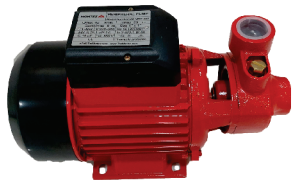

Peripheral Pump
Montez 1HP 220V
Peripheral Pump 1HP
Voltage : 220-240V~50Hz
Max.flow :30L/min
Copper wire motor

Ref-MZ-MPP-002