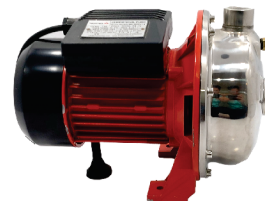

**Steel Centrifugal Pump
Montez WCP100 1HP 220V**
Peripheral Pump 0.5HP
Voltage : 220-240V~50Hz
Max.flow :30L/min
Copper wire motor

Ref-MZ-MPP-001