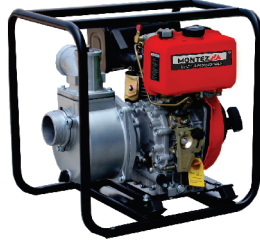

**Gasoline Water Pump
Montez 7HP 3.6L 4"**
2inch Aluminum pump
Powered by 6.5HP Gasoline
Engine / Max.Fow: 1000L/min
Fuel tank : 3.6L / Recoil start

Ref-WP20X / MZ-MPP-025