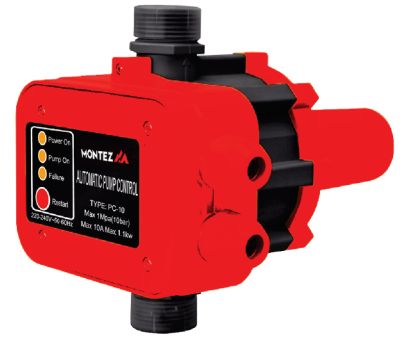

Pumps

Automatic Pump Control Montez PC-10

Rated voltage : 220-240V~50/60Hz
Max power : 1100W
Maximum working pressure : 10Bar
(145 psi)

Ref-MZ-MPP-019

**Automatic Pump Control
Montez With Gauge SKD-3**
Rated voltage : 220V-240V
Frequency : 50/60HZ
Max allowable pressure : 10bar

Ref-MZ-MPP-020