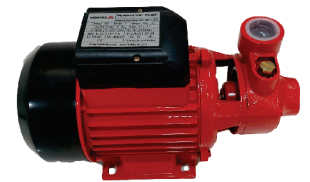

**Peripheral Pump
Montez 0.5HP 220V**
Peripheral Pump 0.5HP
Voltage : 220-240V~50Hz
Max.flow :30L/min
Copper wire motor

Ref-MZ-MPP-001