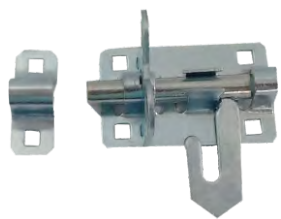

Ref-Ref-MLD-03 I

**Lamindate Melamine
Single Door**
Material :- Wood
Size :- 2050x860

Ref-Ref-MLD-04 I

Single Door
Material :- MDF
Size :- 2050x860

Ref-PVD-188

Window Latches

Barrel Bolt Latches 3"
Montez
Material :- Stainless Steel
Size :- 6inch

Ref-MZ-HDD-001

Barrel Bolt Latches 4"
Montez
Material :- Stainless Steel
Size :- 4inch

Ref-MZ-HDD-002

Barrel Bolt Latches 5"
Montez
Material :- Stainless Steel
Size :- 5inch

Ref-MZ-HDD-003

Barrel Bolt Latches 6"
Montez
Material :- Stainless Steel
Size :- 6inch

Ref-MZ-HDD-004

Flush Bolts Door Stoppers 8"
Montez
Material :- Stainless Steel
Size :- 8inch

Ref-MZ-HDD-012

Padlock Door Latch 3"
Montez
Size :- 3inch

Ref-MZ-HDD-005

Padlock Door Latch 4"
Montez
Size :- 4inch

Ref-MZ-HDD-006

Padlock Door Latch 5"
Montez
Size :- 5inch

Ref-MZ-HDD-007

Padlock Door Latch 6"
Montez
Size :- 6inch

Ref-MZ-HDD-008

Padlock Door Latch 8"
Montez
Size :- 8inch

Ref-MZ-HDD-009

Padlock Door Latch 6"
Montez
Material :- Stainless Steel
Size :- 6inch