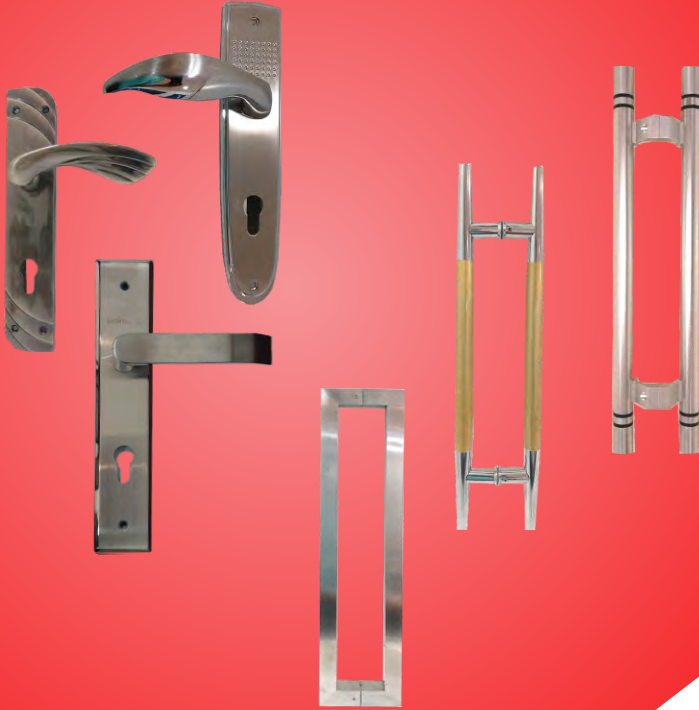

Ref-MZ-HDD-006

Padlock Door Latch 5"
Montez
Size :- 5inch

Ref-MZ-HDD-007

Padlock Door Latch 6"
Montez
Size :- 6inch

Ref-MZ-HDD-008

Padlock Door Latch 8"
Montez
Size :- 8inch

Ref-MZ-HDD-009

Padlock Door Latch 6"
Montez
Material :- Stainless Steel
Size :- 6inch

Ref-MZ-HDD-010

Padlock Door Latch 8"
Montez
Material :- Stainless Steel
Size :- 8inch

Ref-MZ-HDD-011

Zinc Door Chain
Material :- Zinc

Ref-6208

Zinc Door Chain
Material :- Zinc

Ref-6645

Zinc Door Fittings
Material :- Zinc

Ref-6630

Zinc Door Fittings
Material :- Zinc

Ref-6631

Handle

**Door Handle
Montez**
Size :- 1200x900mm

Ref-MZ-HLD-013

**Door Handle
Montez**
Size :- 25x45mm

Ref-MZ-HLD-001