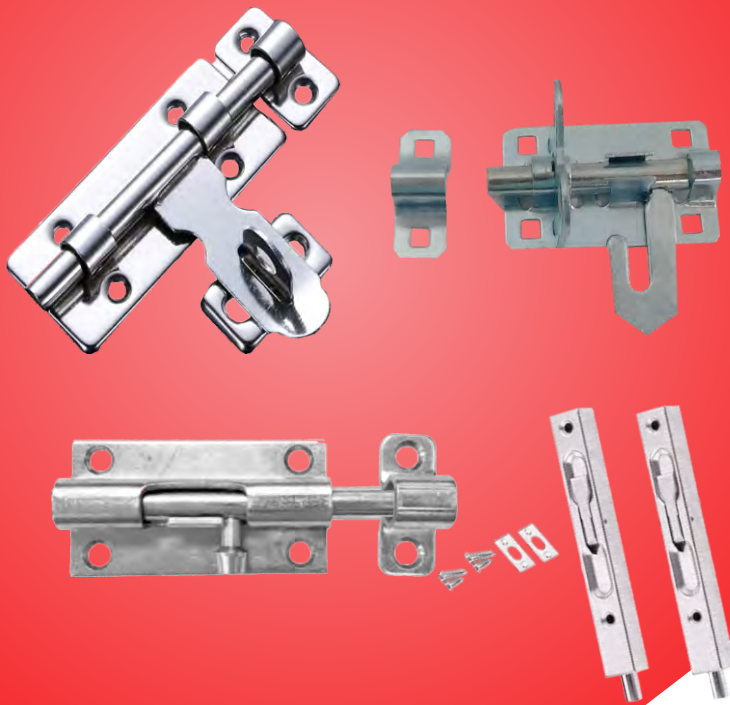

Ref-Ref-MLD-03 I

**Lamindate Melamine
Single Door**
Material :- Wood
Size :- 2050x860

Ref-Ref-MLD-04 I

Single Door
Material :- MDF
Size :- 2050x860

Ref-PVD-188

Window Latches

Barrel Bolt Latches 3"
Montez
Material :- Stainless Steel
Size :- 6inch

Ref-MZ-HDD-001

Barrel Bolt Latches 4"
Montez
Material :- Stainless Steel
Size :- 4inch

Ref-MZ-HDD-002

Barrel Bolt Latches 5"
Montez
Material :- Stainless Steel
Size :- 5inch

Ref-MZ-HDD-003

Barrel Bolt Latches 6"
Montez
Material :- Stainless Steel
Size :- 6inch

Ref-MZ-HDD-004

Flush Bolts Door Stoppers 8"
Montez
Material :- Stainless Steel
Size :- 8inch

Ref-MZ-HDD-012

Padlock Door Latch 3"
Montez
Size :- 3inch

Ref-MZ-HDD-005

Padlock Door Latch 4"
Montez
Size :- 4inch

Ref-MZ-HDD-006

Padlock Door Latch 5"
Montez
Size :- 5inch

Ref-MZ-HDD-007

Padlock Door Latch 6"
Montez
Size :- 6inch

Ref-MZ-HDD-008

Padlock Door Latch 8"
Montez
Size :- 8inch

Ref-MZ-HDD-009

Padlock Door Latch 6"
Montez
Material :- Stainless Steel
Size :- 6inch