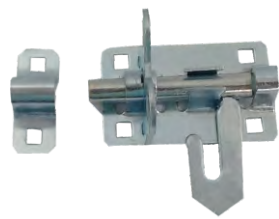

Ref-Ref-MLD-03 I

**Lamindate Melamine
Single Door**
Material :- Wood
Size :- 2050x860

Ref-Ref-MLD-04 I

Single Door
Material :- MDF
Size :- 2050x860

Ref-PVD-188

Window Latches

Barrel Bolt Latches 3"
Montez
Material :- Stainless Steel
Size :- 6inch

Ref-MZ-HDD-001

Barrel Bolt Latches 4"
Montez
Material :- Stainless Steel
Size :- 4inch

Ref-MZ-HDD-002

Barrel Bolt Latches 5"
Montez
Material :- Stainless Steel
Size :- 5inch

Ref-MZ-HDD-003

Barrel Bolt Latches 6"
Montez
Material :- Stainless Steel
Size :- 6inch

Ref-MZ-HDD-004

Flush Bolts Door Stoppers 8"
Montez
Material :- Stainless Steel
Size :- 8inch

Ref-MZ-HDD-012

Padlock Door Latch 3"
Montez
Size :- 3inch

Ref-MZ-HDD-005

Padlock Door Latch 4"
Montez
Size :- 4inch

Ref-MZ-HDD-006

Padlock Door Latch 5"
Montez
Size :- 5inch

Ref-MZ-HDD-007

Padlock Door Latch 6"
Montez
Size :- 6inch

Ref-MZ-HDD-008

Padlock Door Latch 8"
Montez
Size :- 8inch

Ref-MZ-HDD-009

Padlock Door Latch 6"
Montez
Material :- Stainless Steel
Size :- 6inch