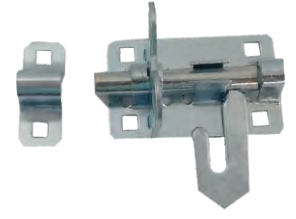

Ref-MZ-HDD-001

Barrel Bolt Latches 4"
Montez
Material :- Stainless Steel
Size :- 4inch

Ref-MZ-HDD-002

Barrel Bolt Latches 5"
Montez
Material :- Stainless Steel
Size :- 5inch

Ref-MZ-HDD-003

Barrel Bolt Latches 6"
Montez
Material :- Stainless Steel
Size :- 6inch

Ref-MZ-HDD-004

Flush Bolts Door Stoppers 8"
Montez
Material :- Stainless Steel
Size :- 8inch

Ref-MZ-HDD-012

Padlock Door Latch 3"
Montez
Size :- 3inch

Ref-MZ-HDD-005

Padlock Door Latch 4"
Montez
Size :- 4inch

Ref-MZ-HDD-006

Padlock Door Latch 5"
Montez
Size :- 5inch

Ref-MZ-HDD-007

Padlock Door Latch 6"
Montez
Size :- 6inch

Ref-MZ-HDD-008

Padlock Door Latch 8"
Montez
Size :- 8inch

Ref-MZ-HDD-009

Padlock Door Latch 6"
Montez
Material :- Stainless Steel
Size :- 6inch

Ref-MZ-HDD-010

Padlock Door Latch 8"
Montez
Material :- Stainless Steel
Size :- 8inch

Ref-MZ-HDD-011

Zinc Door Chain
Material :- Zinc

Ref-6208

Zinc Door Chain
Material :- Zinc

Ref-6645

Zinc Door Fittings
Material :- Zinc