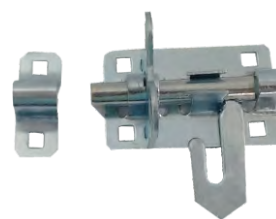

Ref-Ref-MLD-03 I

**Lamindate Melamine
Single Door**
Material :- Wood
Size :- 2050x860

Ref-Ref-MLD-04 I

Single Door
Material :- MDF
Size :- 2050x860

Ref-PVD-188

Window Latches

Barrel Bolt Latches 3"
Montez
Material :- Stainless Steel
Size :- 6inch

Ref-MZ-HDD-001

Barrel Bolt Latches 4"
Montez
Material :- Stainless Steel
Size :- 4inch

Ref-MZ-HDD-002

Barrel Bolt Latches 5"
Montez
Material :- Stainless Steel
Size :- 5inch

Ref-MZ-HDD-003

Barrel Bolt Latches 6"
Montez
Material :- Stainless Steel
Size :- 6inch

Ref-MZ-HDD-004

Flush Bolts Door Stoppers 8"
Montez
Material :- Stainless Steel
Size :- 8inch

Ref-MZ-HDD-012

Padlock Door Latch 3"
Montez
Size :- 3inch

Ref-MZ-HDD-005

Padlock Door Latch 4"
Montez
Size :- 4inch

Ref-MZ-HDD-006

Padlock Door Latch 5"
Montez
Size :- 5inch

Ref-MZ-HDD-007

Padlock Door Latch 6"
Montez
Size :- 6inch

Ref-MZ-HDD-008

Padlock Door Latch 8"
Montez
Size :- 8inch

Ref-MZ-HDD-009

Padlock Door Latch 6"
Montez
Material :- Stainless Steel
Size :- 6inch