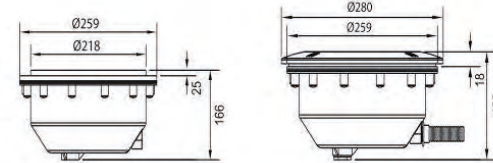

Wall Mounted

Φ300*70mm

Recessed Type

- HJ6017S
- Power :18W
- Size: Diameter 280mm
- White frame
- Color Temperature: CW 6000K

- HJ6017S
- Power :18W
- Size: Diameter 280mm
- White frame
- Color Temperature: RGB