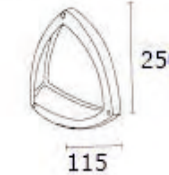

LW 30162
W250 x H250 x D115mm
LED / E27 x 9W
Aluminum
CE RoHS IP65