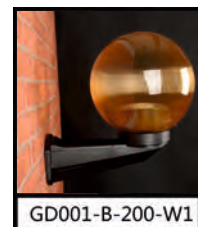

GLOBE LIGHT

GD001-B-200-S1

GD001-B-200-W1

GD001-S-200-W1

- GD012
- Color:Opal
- Material: PMMA
- IP44
- Diameter:200mm
- With E27 lampholder

GD001-B-200-S1

GD001-B-200-W1

GD001-S-200-W1