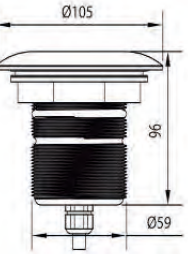

- ·HJ6002H
- ·Power :18W
- ·Size: Diameter 300mm
- ·White frame
- ·Color Temperature: CW 6000K

- ·HJ6002H
- ·Power :18W
- ·Size: Diameter 300mm
- ·Blue frame
- ·Color Temperature: RGB

- ·HJ6017S
- ·Power :18W
- ·Size: Diameter 280mm
- ·White frame
- ·Color Temperature: CW 6000K

- ·HJ6017S
- ·Power :18W
- ·Size: Diameter 280mm
- ·White frame
- ·Color Temperature: RGB

- ·HJ6032H
- ·Power :9W
- ·Size: Diameter 105mm
- ·Silver frame
- ·Color Temperature: CW 6000K / RGB

- ·AC Transformer
- ·Power :300W
- ·For single color & RGB color Swimming Pool Light
- ·With EU Plug

- ·HJ-0030
- ·Power :300W
- ·Remote Controller for RGB
- ·For RGB color Swimming Pool Light
- ·Control Distance:100m