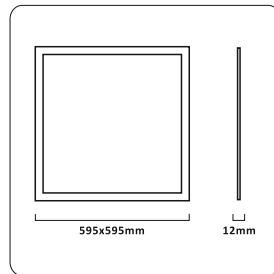

- •W402LPT
- •LED Flat Panel Light
- •Power : 40W
- •Size: 595x595mm
- •Color temperature : WW 3000K / CW 6500K