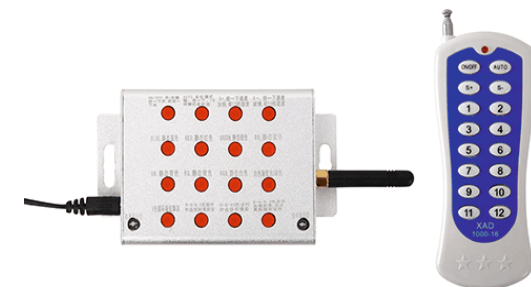

Φ 280*155mm

- HJ6032H
- Power :9W
- Size: Diameter 105mm
- Silver frame
- Color Temperature: CW 6000K / RGB

Φ105*95mm

- AC Transformer
- Power :300W
- For single color & RGB color Swimming Pool Light
- With EU Plug

- HJ-0030
- Power :300W
- Remote Controller for RGB
- For RGB color Swimming Pool Light
- Control Distance:100m