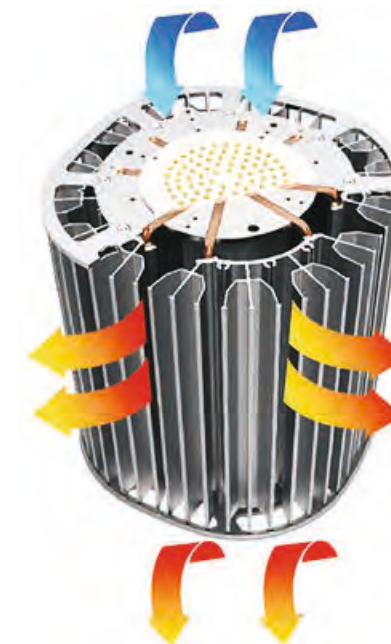

- **W80LGK-R**
- Power :80W
- Size: 182x163x390mm
- Die-casting Aluminum
- Input:85-265V 50-60Hz
- Color:Silver
- Color Temperature: WW 3000K / CW 6000K

- **W150LGK-R**
- Power :150W
- Size: 255x255x390mm
- Die-casting Aluminum
- Input:85-265V 50-60Hz
- Color:Silver
- Color Temperature: WW 3000K / CW 6000K

- **W250LGK-R**
- Power :250W
- Size: 300x300x360mm
- Die-casting Aluminum
- Input:85-265V 50-60Hz
- Color:Silver
- Color Temperature: WW 3000K / CW 6000K