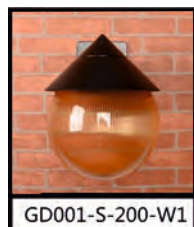

GLOBE LIGHT

GD001-B-200-S1

GD001-B-200-W1

GD001-S-200-W1

- GD012
- Color:Opal
- Material: PMMA
- IP44
- Diameter:200mm
- With E27 lampholder

GD001-B-200-S1

GD001-B-200-W1

GD001-S-200-W1