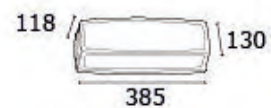

LW 30213
Ø160 x H60 mm
LED
Aluminum
CE, RoHS, IP65, ENEC

LW 30251
 W280 x H130 x D160mm
 LED / E27 x 1 max 60W
 Aluminum
 CE CCC IP65

OUTDOOR WALL LIGHT

LW 03591A

LW 03591B

LW 03591C

LW 03591A/B/C
 A-Ø350 x D130mm
 B-Ø260 x D110mm
 C-Ø150 x D95mm
 LED / E27
 Aluminum
 CE CCC IP65