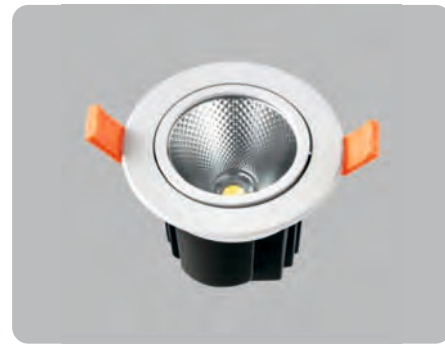

- ·WTSD1205
- ·Power :12-15W
- ·Size: Diameter 110mm x H85mm
- ·Cutout: 95mm
- ·Color Temperature: WW 3000K / CW 6000K