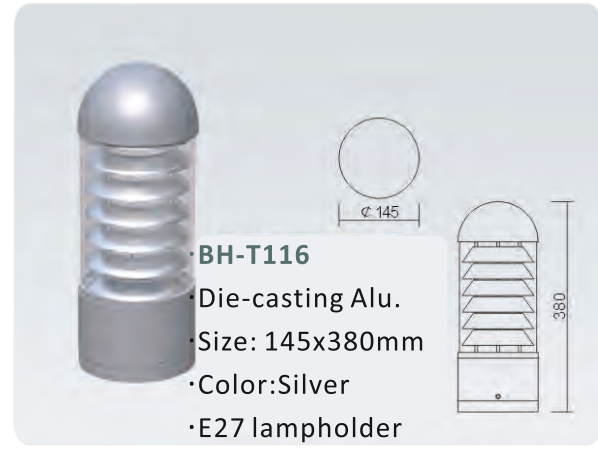

LW 30821
 Ø210 x H235mm
 G12
 Aluminum
 CE, RoHS, IP65, ENEC

LW 30822A/B/C
 A-Ø140 x H230mm
 B-Ø190 x H330mm
 C-Ø260 x H395mm
 LED
 Aluminum
 CE, RoHS, IP65, ENEC

LW 30823
 Ø83 x H130mm
 LED
 Aluminum
 CE, RoHS, IP65, ENEC

LW 2771
 Ø440 x H2200mm
 E27 13W x 1
 Aluminum

LW 2772
 Ø270 x H1700mm
 E27 13W x 1
 Aluminum

LW-0211

dimension:
 108

108 x 210 x 300mm
 E27 x 1 13W
 Aluminum

LW-0212 - A - B

dimension: A
 90

65 x 120 x 240mm
 A-90 x 200 x 300mm
 B-108 x 210 x 300mm
 E27 x 1 13W
 Aluminum

- **DM009**
- Die-casting Alu.
- Size: 180x100mm
- LED 9W
- CW 6000K

- **BH-M119**
- Die-casting Alu.
- Size: 103x160mm
- LED 3W
- CW 6000K

- **BH-9125**
- Die-casting Alu.
- Size: 100x120mm
- LED 3W
- CW 6000K