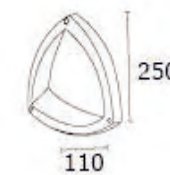

- LW30111
- Color: Clear
- Material: PMMA
- IP54
- Diameter: 280mm
- With E27 lampholder

LW 30161
W250 x H250 x D110mm
LED / E27 x 9W
Aluminum
CE RoHS IP65