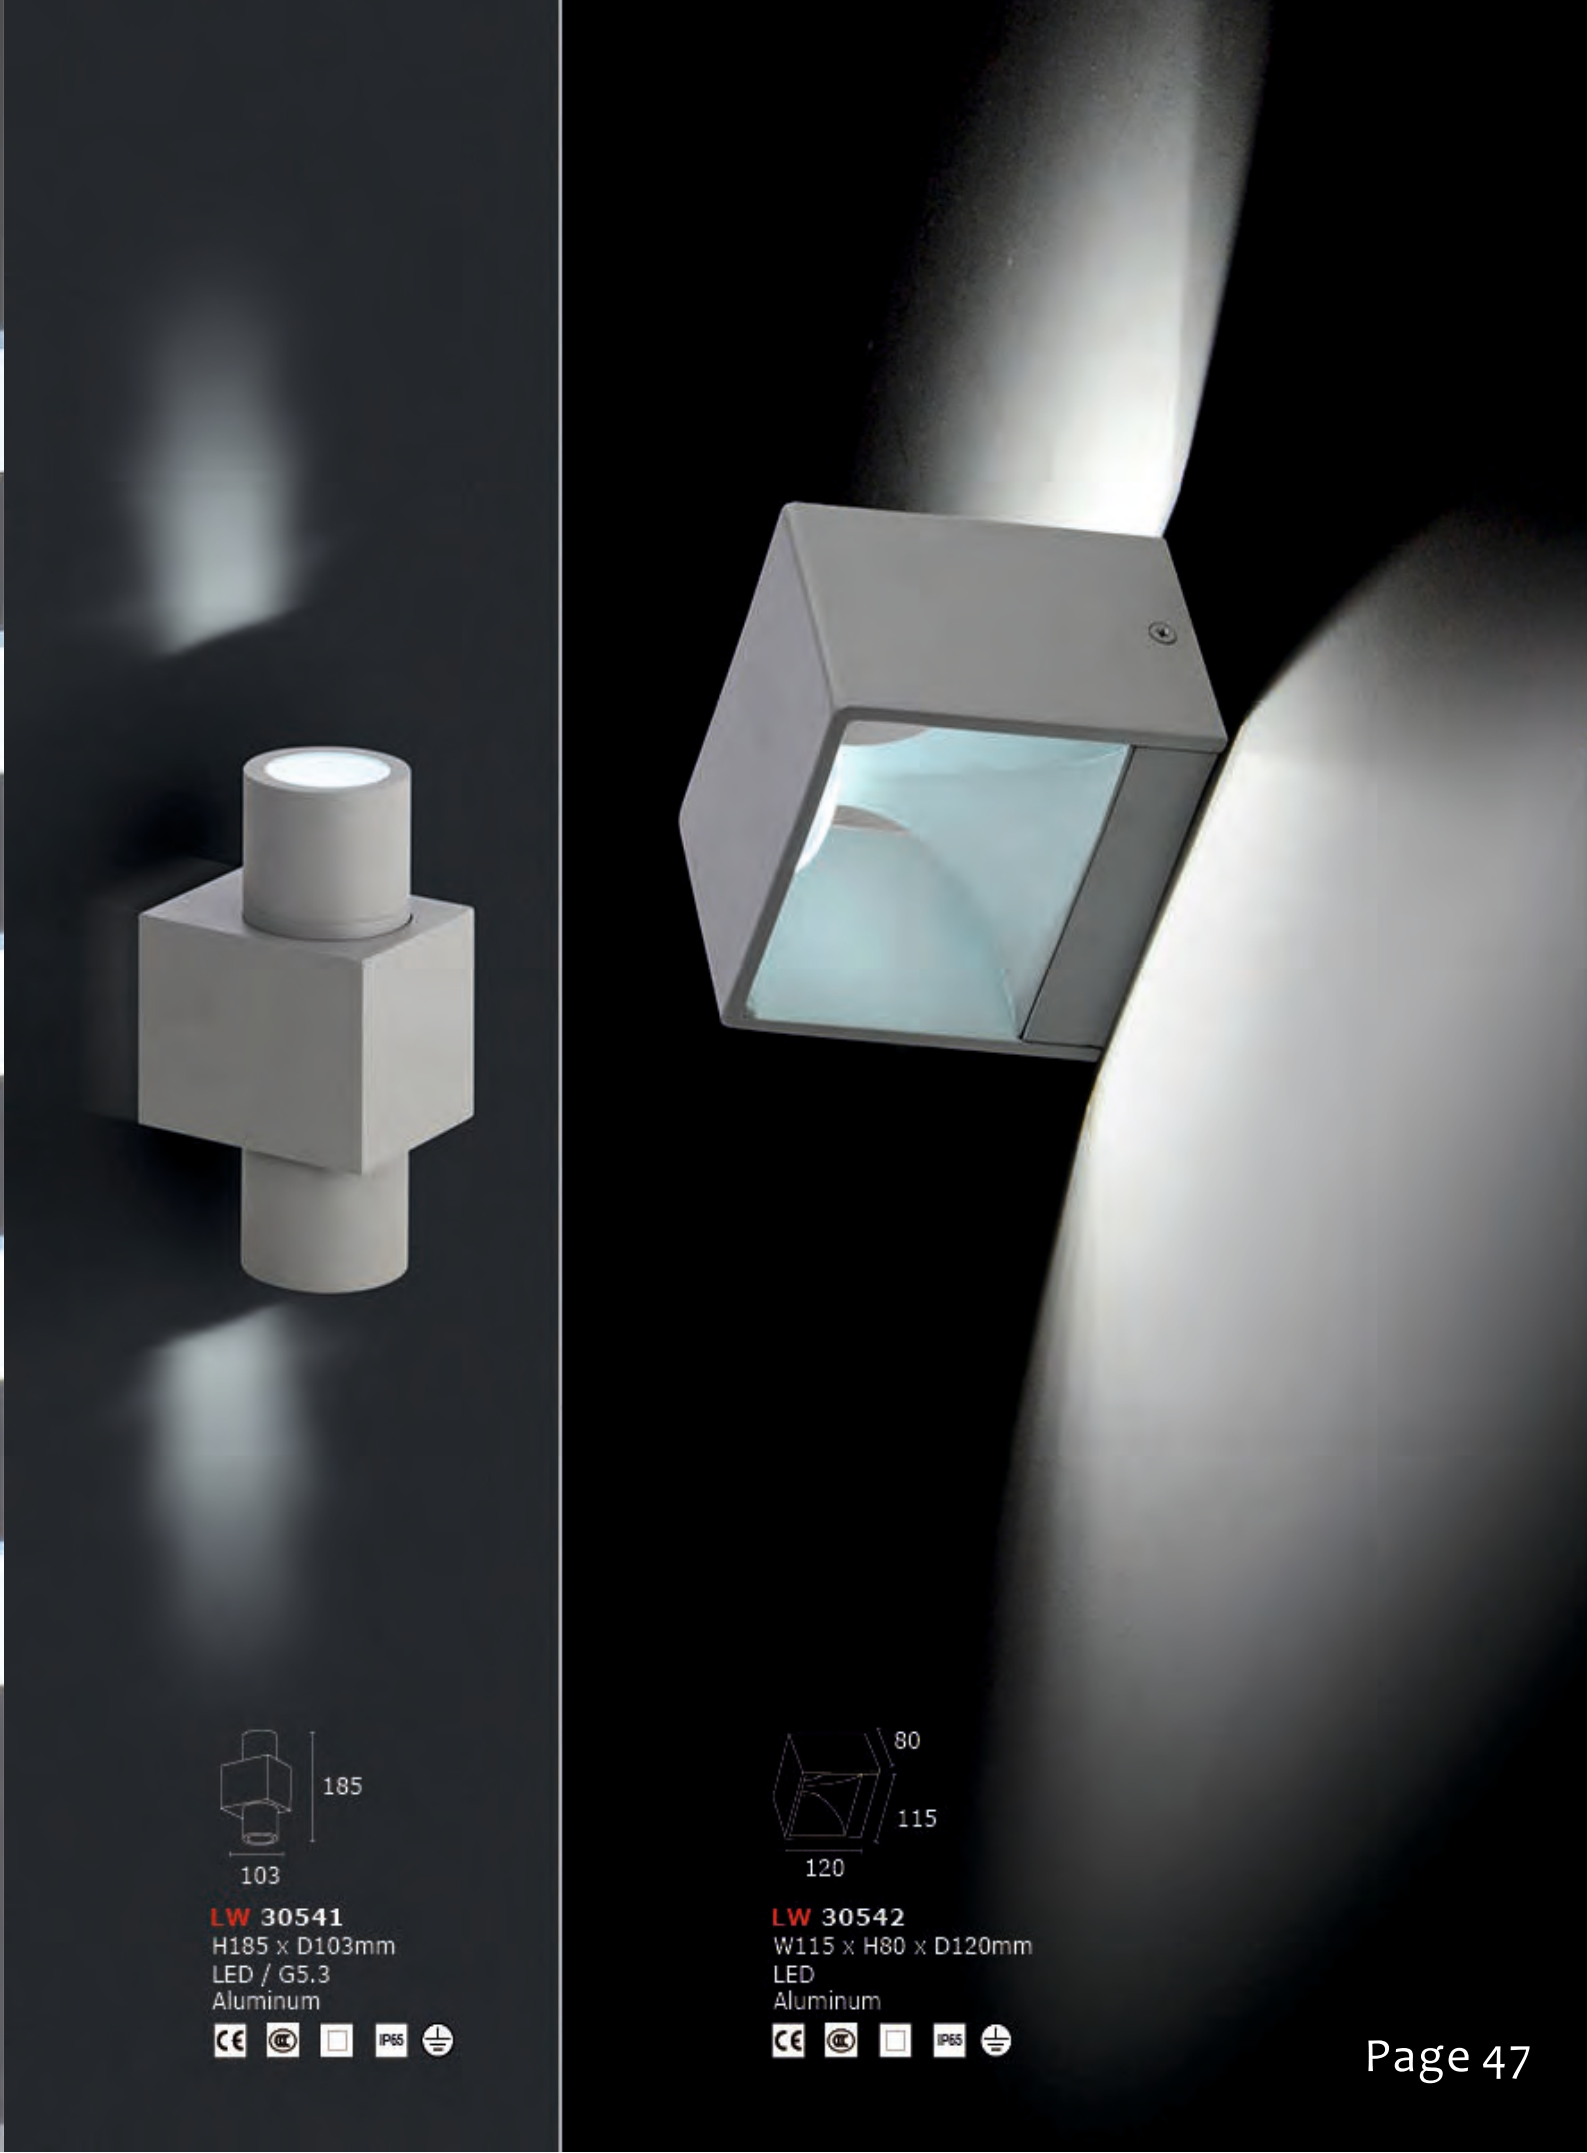

LW 30341A/B/C
A-W214 x H130 x D64mm
B-W275 x H180 x D100mm
C-W340 x H210 x D108mm
LED / E27 x 1
Aluminum
CE, RoHS, IP65, ENEC