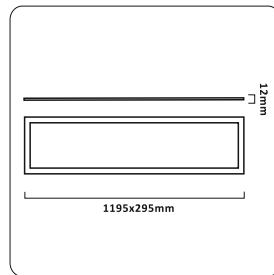

- •W40L2LPT
- •LED Flat Panel Light
- •Power : 40W
- •Size: 1195x295mm
- •Color temperature : WW 3000K / CW 6500K