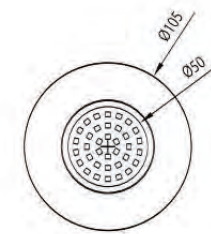

- ·HJ6002H
- ·Power :18W
- ·Size: Diameter 300mm
- ·White frame
- ·Color Temperature: CW 6000K

- ·HJ6002H
- ·Power :18W
- ·Size: Diameter 300mm
- ·Blue frame
- ·Color Temperature: RGB

- ·HJ6017S
- ·Power :18W
- ·Size: Diameter 280mm
- ·White frame
- ·Color Temperature: CW 6000K

- ·HJ6017S
- ·Power :18W
- ·Size: Diameter 280mm
- ·White frame
- ·Color Temperature: RGB

- ·HJ6032H
- ·Power :9W
- ·Size: Diameter 105mm
- ·Silver frame
- ·Color Temperature: CW 6000K / RGB

- ·AC Transformer
- ·Power :300W
- ·For single color & RGB color Swimming Pool Light
- ·With EU Plug

- ·HJ-0030
- ·Power :300W
- ·Remote Controller for RGB
- ·For RGB color Swimming Pool Light
- ·Control Distance:100m