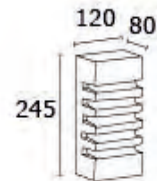

LW 30522
W120 x H245 x D80mm
LED / E27 x 13W
Aluminum