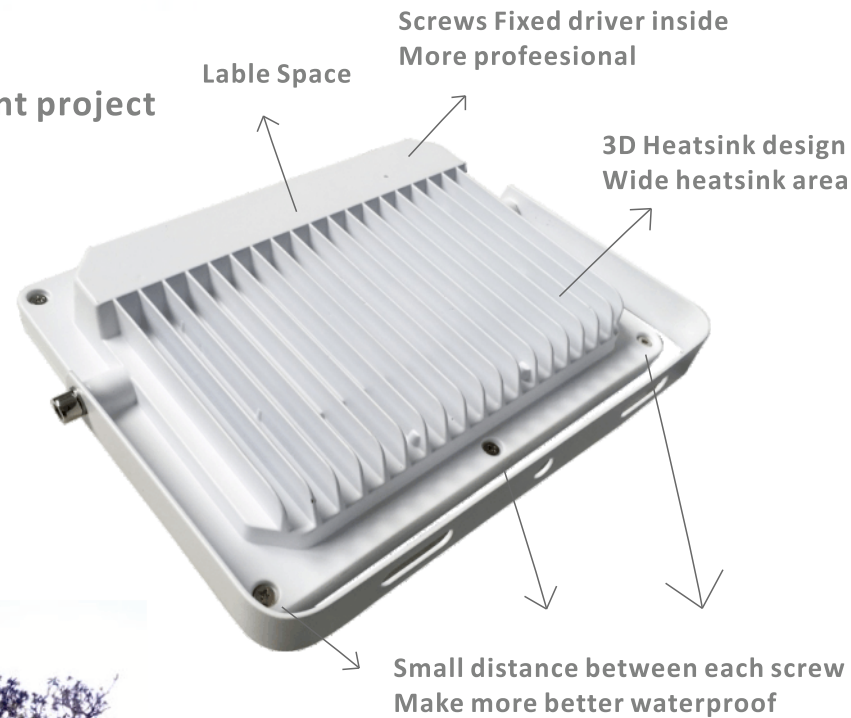

- > 10-200Watts available for different project
- > Ultra thin & Modern design
- > Isoated driver 85-265V 50-60Hz
- > SanAn Chips
- > 120 degree Beam Angle
- > IP65
- > 360 degree Rotation Bracket
- > 3Years Warranty