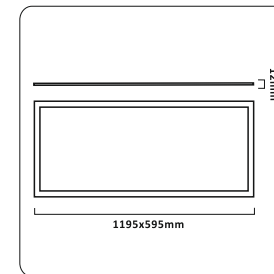

- WSD002-5F
- Power :30W
- Size: Diameter 165mm x H143mm
- Cutout: 155mm
- Color Temperature: WW 3000K / CW 6000K

- W0801-1
- Power :10W
- Size: Diameter 86mm x H77mm
- Cutout: 70mm
- Color Temperature: WW 3000K / CW 6000K

- W0801-2
- Power :8-10W
- Size: Diameter 100mm x H96mm
- Cutout: 90mm
- Color Temperature: WW 3000K

- WSG-A09-W
- Power :12W
- Size: Diameter: 75x103x185mm
- Input:165-265V
- Color:White
- Color Temperature: 3000K / 6000K
- Luminous flux :80lm/W

LED Back Light Panel

- W361LPT
- LED Grid Panel Light
- Power : 40W
- Size: 595x595mm
- Color temperature : WW 3000K / CW 6500K

- W36L1LPT
- LED Grid Panel Light
- Power : 40W
- Size: 1195x295mm
- Color temperature : WW 3000K / CW 6500K

- W40W2LPT
- LED Flat Panel Light
- Power : 72W
- Size: 1195x595mm
- Color temperature : WW 3000K / CW 6500K

·WCL24W
 ·Power :24W
 ·Size: Diameter 380mm x H50mm
 ·Color Temperature: CW 6000K

·WCL36W
 ·Power :36W
 ·Size: Diameter 480mm x H90mm
 ·Color Temperature: CW 6000K