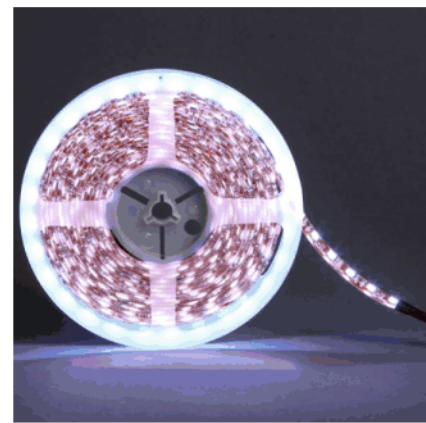

·W240LDSM-S
 ·Power :24W
 ·Size: 300 x 300 x H143mm
 ·Color Temperature: WW 3000K / CW 6500K

DECO-STRIP

- W5050LV60
- LED Strip low voltage
- Power :12W-14W per meters
- Color: 3000K/6000K/ RGB Color
- 5050 Chipsets
- 60pcs Chips per meters
- Wide: 10mm
- Input:12V
- 5 meters per roll
- Work with transformer