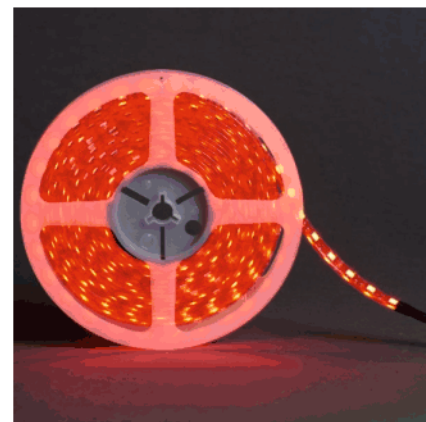

·W240LDSM-S
 ·Power :24W
 ·Size: 300 x 300 x H143mm
 ·Color Temperature: WW 3000K / CW 6500K

DECO-STRIP

- W5050LV60
- LED Strip low voltage
- Power :12W-14W per meters
- Color: 3000K/6000K/ RGB Color
- 5050 Chipsets
- 60pcs Chips per meters
- Wide: 10mm
- Input:12V
- 5 meters per roll
- Work with transformer