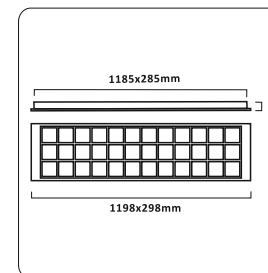

- •W36L1LPT
- •LED Grid Panel Light
- •Power : 40W
- •Size: 1195x295mm
- •Color temperature : WW 3000K / CW 6500K