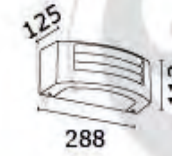

LW 30711
W205 x H205 x D70mm
LED
Aluminum
CE CC IP65

560
Ø110
LW 31001
Ø110 x H560mm
LED
Aluminum