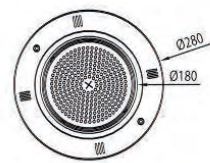

Wall Mounted

Φ300*70mm

Recessed Type

- HJ6017S
- Power :18W
- Size: Diameter 280mm
- White frame
- Color Temperature: CW 6000K

- HJ6017S
- Power :18W
- Size: Diameter 280mm
- White frame
- Color Temperature: RGB