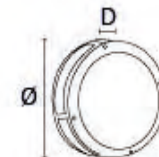

LW 30213
Ø160 x H60 mm
LED
Aluminum
CE, RoHS, IP65, ENEC

LW 30251
 W280 x H130 x D160mm
 LED / E27 x 1 max 60W
 Aluminum
 CE CCC IP65

OUTDOOR WALL LIGHT

LW 03591A

LW 03591B

LW 03591C

LW 03591A/B/C
 A-Ø350 x D130mm
 B-Ø260 x D110mm
 C-Ø150 x D95mm
 LED / E27
 Aluminum
 CE CCC IP65