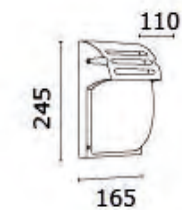

LW 30711
 W205 x H205 x D70mm
 LED
 Aluminum
 CE CC IP65

560
 Ø110
LW 31001
 Ø110 x H560mm
 LED
 Aluminum

LW 2651
 W288 x H113 x D125mm
 E27 13W x 1
 Aluminum

LW 2652
 W250 x H125 x D115mm
 E27 13W x1
 Aluminum

LW 2653
 W165 x H245 x D110mm
 E27 13W x1
 Aluminum

LW 30801
 Ø60 x H350mm
 MR16 / LED
 Aluminum
 CE, RoHS, IP65, ENEC

LW 30802
 Ø63 x H270mm
 G5.3 / LED
 Aluminum
 CE, RoHS, IP65, ENEC

LW 30803
 Ø98 x H290mm
 MR16 / LED
 Aluminum+Stainless
 CE, RoHS, IP65, ENEC