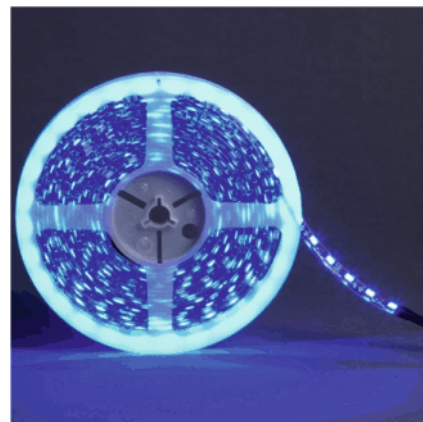

·W240LDSM-S
 ·Power :24W
 ·Size: 300 x 300 x H143mm
 ·Color Temperature: WW 3000K / CW 6500K

DECO-STRIP

- W5050LV60
- LED Strip low voltage
- Power :12W-14W per meters
- Color: 3000K/6000K/ RGB Color
- 5050 Chipsets
- 60pcs Chips per meters
- Wide: 10mm
- Input:12V
- 5 meters per roll
- Work with transformer