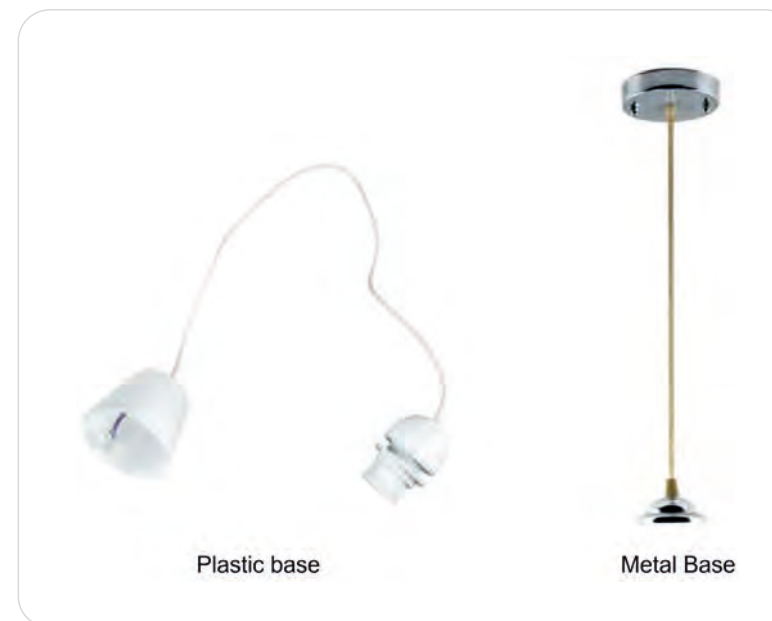

- •GD001-B-250-B1-1.8M-F
- •Color:Opal
- •Material: PMMA
- •IP44
- •Diameter:250mm
- •With 1.8m Pole and basket
- •With E27 lampholder

- •GLOBE LIGHT With Hanging Wiring
- •Material: PMMA
- •IP44
- •Diameter:250mm
- •With 1m hanging wiring
- •With E27 lampholder