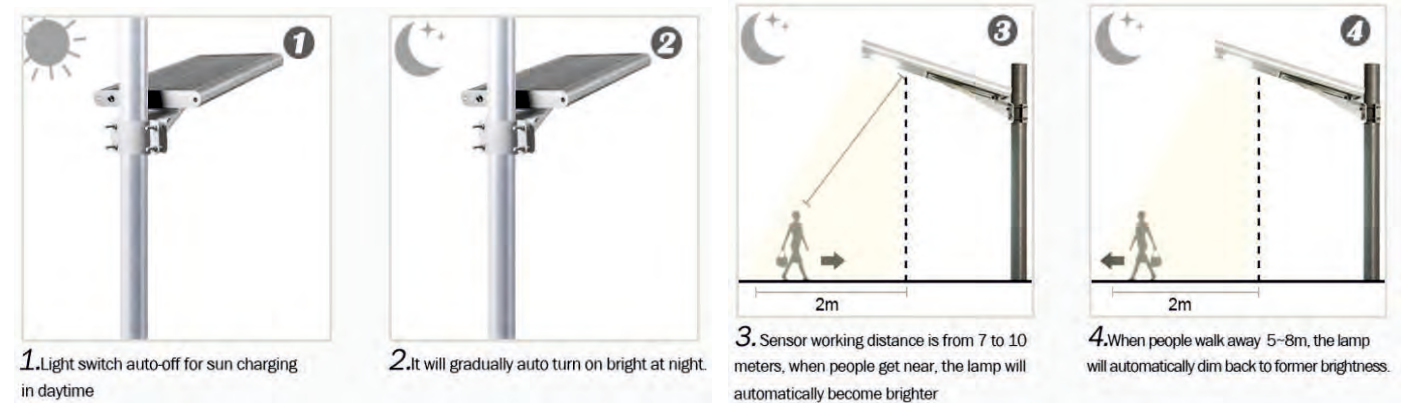

C. PIR Motion Sensor + Timer Controller

When the dark is falling and the traffic is busy, it can be use Timer Controller with different Watt Mode; In the early morning, few cars and people, it can be used PIR sensor, when someone comes, lights can also be full power lighting.