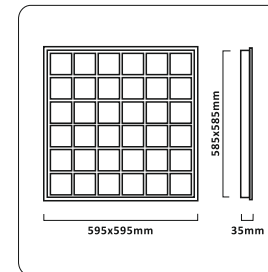

- •W361LPT
- •LED Grid Panel Light
- •Power : 40W
- •Size: 595x595mm
- •Color temperature : WW 3000K / CW 6500K