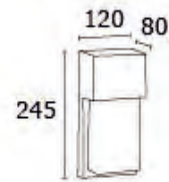

LW 30213
Ø160 x H60 mm
LED
Aluminum
CE, RoHS, IP65, ENEC

LW 30251
 W280 x H130 x D160mm
 LED / E27 x 1 max 60W
 Aluminum
 CE CCC IP65

OUTDOOR WALL LIGHT

LW 03591A

LW 03591B

LW 03591C

LW 03591A/B/C
 A-Ø350 x D130mm
 B-Ø260 x D110mm
 C-Ø150 x D95mm
 LED / E27
 Aluminum
 CE CCC IP65

LW 30331
 W385 x H130 x D118 mm
 LED
 Aluminum
 CE, RoHS, IP65, ENEC

LW 30332
 W260 x H110 x D110 mm
 LED
 Aluminum
 CE, RoHS, IP65, ENEC

dimension:

LW 30341A/B/C
 A-W214 x H130 x D64mm
 B-W275 x H180 x D100mm
 C-W340 x H210 x D108mm
 LED / E27 x 1
 Aluminum
 CE, RoHS, IP65, ENEC