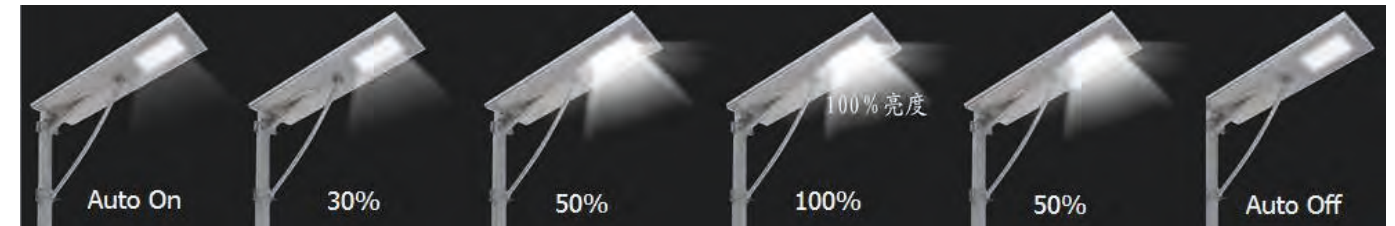

Led Light

Super bright 5050 chips, >180lm/W
IP67 waterproof,
>50000h lifespan

>180lm/w

Lithium Battery

Deep cycle,
Over charge and discharge protection,
Free maintenance,
>8years lifespan

Light Pole

Q235 steel grade, hot-dip galvanized,
Spray coated surface treatment,
Resistance to wind >160KM/H

Controller

Smart MPPT controller,
PIR / Time dimmable,
Remote control technology

Working Mode

A. PIR Motion Sensor:

When some one enter the induction range, the light will be full power lighting; Other time will be in saving mode, only 30% power lighting. Sensing distance is 12M .

B. Timer Controller:

Different time with different power, it can be set according to your requirements.

C. PIR Motion Sensor + Timer Controller

When the dark is falling and the traffic is busy, it can be use Timer Controller with different Watt Mode; In the early morning, few cars and people, it can be used PIR sensor, when someone comes, lights can also be full power lighting.